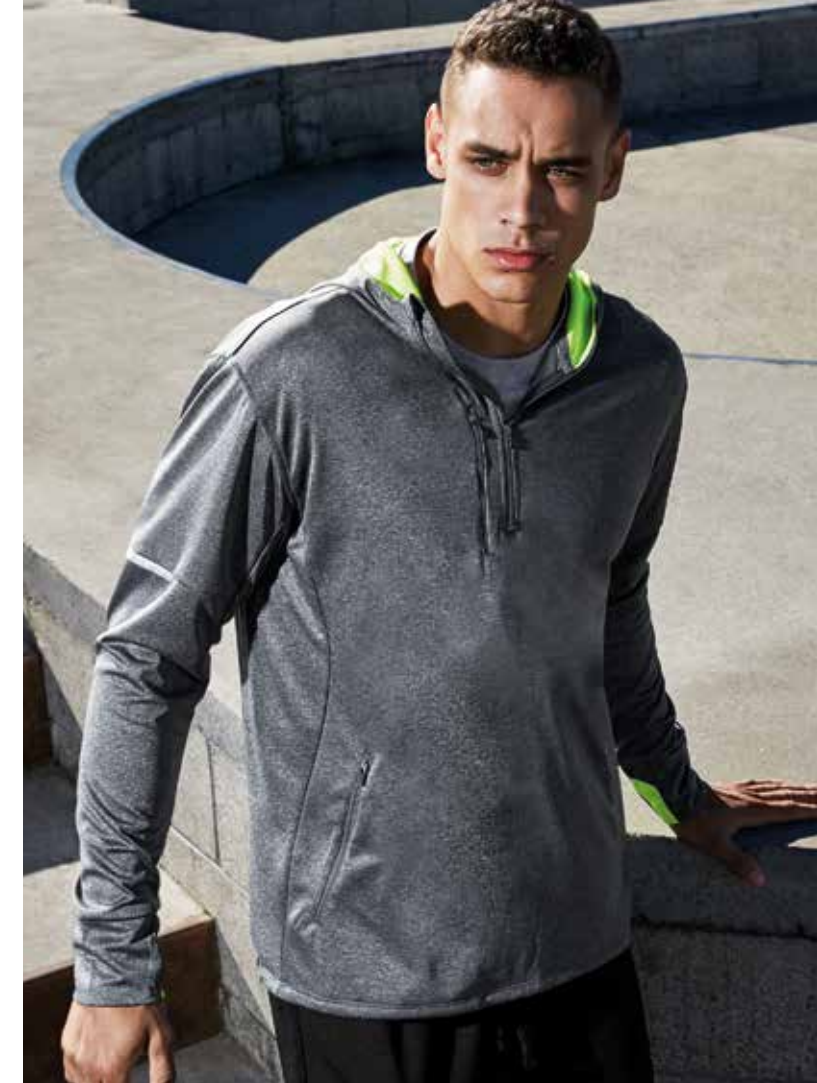

LAYER IT ON

Add these layering pieces to your everyday warm-up routine.

SW635M MENS / S - 3XL, 5XL
PACE HOODIE SW635L LADIES / XS - 2XL

100% BREATHABLE POLYESTER **BIZ COOL™** ATHLETIC HOODIE WITH SWEAT-WICKING STRETCH AND REFLECTIVE TRIMS.

SW239ML ADULTS / S - 3XL, 5XL
HYPE HOODIE SW239KL KIDS / 4 - 16

100% POLYESTER PERFORMANCE FLEECE HOODIE WITH KANGAROO FRONT POCKET AND LOOSE-FIT HEM RIBBING.

SW760M MENS / XS - 3XL, 5XL
SW760L LADIES / XS - 2XL
SW760K KIDS / 4 - 14

CREW HOODIE

DURABLE 65% POLYESTER 35% COTTON FLEECE HOODIE WITH KANGAROO FRONT POCKET AND KNITTED RIBBED BAND ON HEM AND CUFF.

SW762M MENS / XS - 3XL, 5XL
SW762L LADIES / XS - 2XL
SW762K KIDS / 4 - 14

CREW ZIP HOODIE

DURABLE 65% POLYESTER 35% COTTON FLEECE HOODIE WITH FULL ZIP FRONT, KANGAROO POCKET AND KNITTED RIBBED BAND ON HEM AND CUFF.