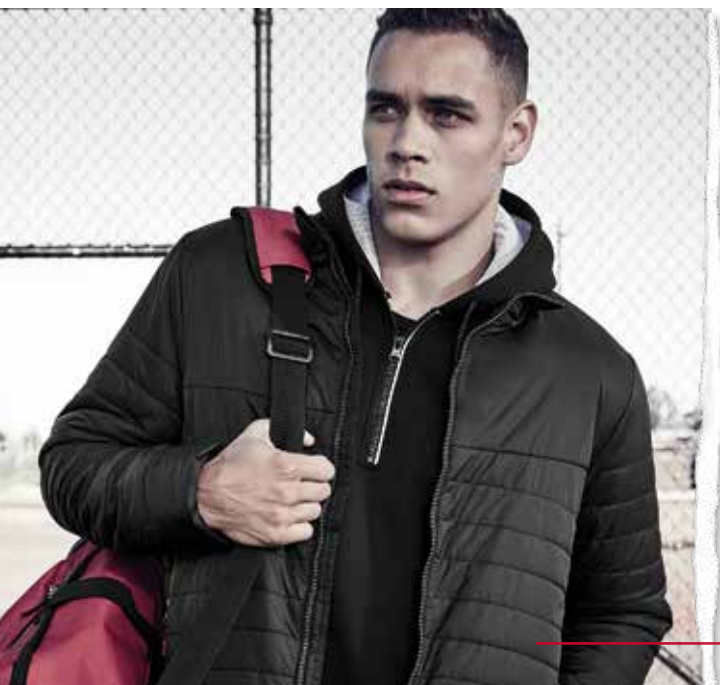

BIZ COOL™
 QUICK DRYING
 BREATHABLE
 RETAINS COLOUR
 KEEPS YOU COOL

PERFECT FIT
 ALLOWS FULL
 RANGE OF MOTION
 WHATEVER YOUR
 ACTIVITY

NEW
RENEGADE SINGLET SG702M MENS / XS - 3XL, 5XL
 SG702L LADIES / 6 - 20

100% MICRO POLYESTER BIZ COOL™ SINGLET WITH SILVER REFLECTIVE TRIMS AND MESH PANELS FOR GREATER AIR FLOW.

NEW SW710M ADULTS / XS - 3XL, 5XL
RENEGADE HOODIE SW710K KIDS / 4 - 16

DURABLE 65% POLYESTER 35% BRUSHED COTTON FLEECE WITH SILVER REFLECTIVE TRIMS, HAND WARMER SIDE POCKETS AND FULL MESH-LINED HOOD.